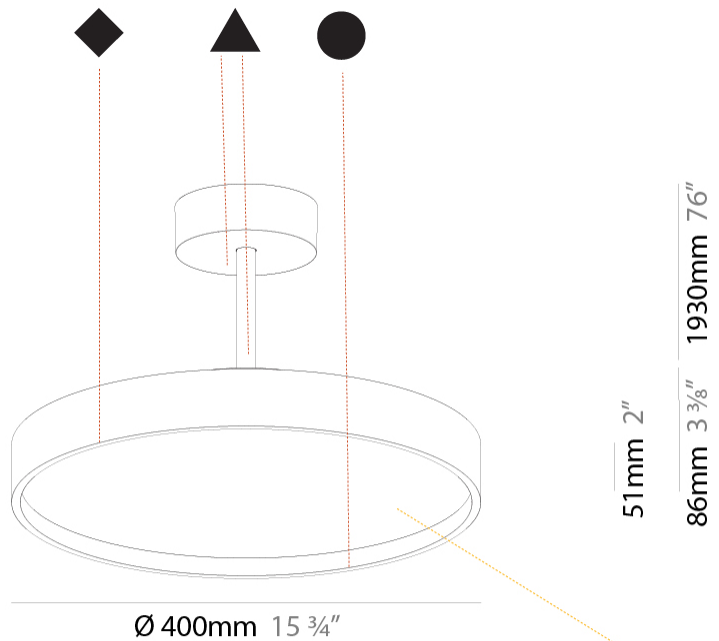

GENERAL

Series: Sign Diva Tube
Subseries: Sign Diva Tube Korona
Brand: Prolicht
Division: Architectural
Mounting Type: Suspension
Mounting Location: Ceiling
Subcategory: Pendant

PHYSICAL

Shape: Round
Diameter (mm): 400
Diameter (in): 15 3/4
Height (mm): 86
Height (in): 3 3/8
Max. Overall Height (mm): 2016
Max. Overall Height (in): 79 3/8
Light Distribution: Direct
Weight (kg): 3.251
Weight (lbs): 7.167
Diffuser: PMMA - Opal / Micro-Prism / Sparkling Secret / Vintage Industrial
Fixture Finish: SSR / BKV / CWI / CRY / HAB / UFT / ITA / RUA / FTG / MYG / LOD / PUS / FRO / FUP / KIA / POP / BLS / SPG / MEY / GOH / GUM / CHC / COM / ABZ / JAG / OBR / MOS / ROR
Fixture Material: Extruded Aluminum / Steel

ELECTRICAL

Lamp Type: LED (Zhaga Standard)
Input Wattage (W): 17
Dimming: Tri-Mode (Non-Dimming and Phase Dimming (120Vac only) and 0-10V Dimming)
Driver Included: Yes
Driver Location: Integrated
Driver Type: Constant Current - Universal
Driver Class: Class 2
Input Voltage (V): 120 - 277
Constant Current (MA): 500

LED

Color Temperature (°K): 2700 / 3000 / 3500 / 4000
Max. Delivered Lumen (lm): 1807 / 1943 / 1951 / 1991
Nominal Lumen (lm): 2250 / 2420 / 2430 / 2480
CRI: >90 CRI
Lamp Life (hrs): 50000

OPTICAL

RATINGS AND CERTIFICATIONS

Certified By: Certified for North American Standards
IP rating: IP20